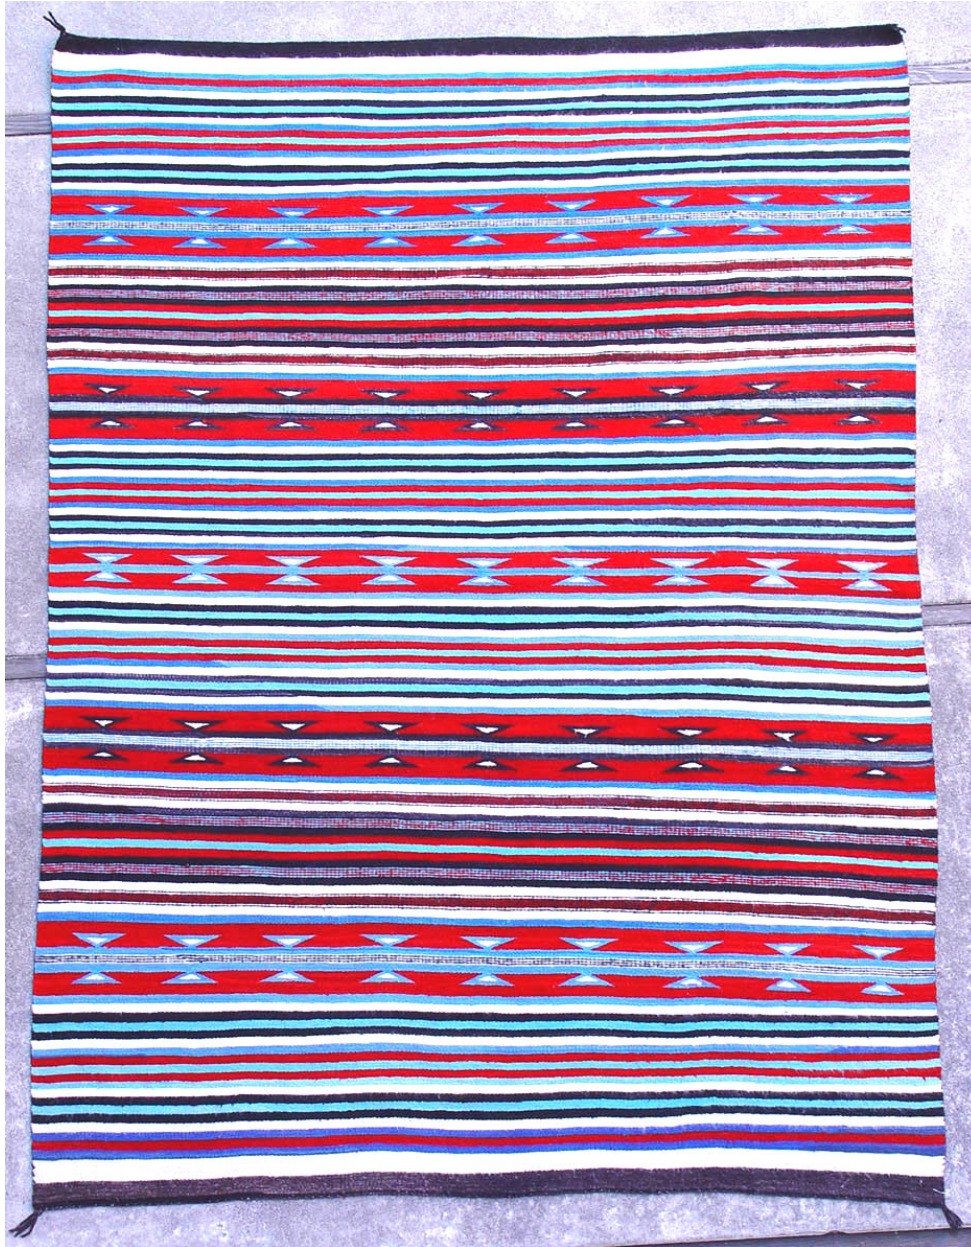

Len Wood's
INDIAN TERRITORY

01 - Navajo Textiles, 96"x69" Navajo Rug: c. 1950 Banded Chinle
with Rare Blue Color Combination, Mint Condition (69" x 96"),
1950

Wool Warp and Weft

020926-06, \$3,800

Len Wood's Indian Territory Gallery
36 Argonaut, Suite 120, Aliso Viejo, CA 92656
Phone: (949) 497-5747 Toll-free: (800) 579-0860
Home Page: www.indianterritory.com
Online Catalog: www.navajorugsindianbaskets.com