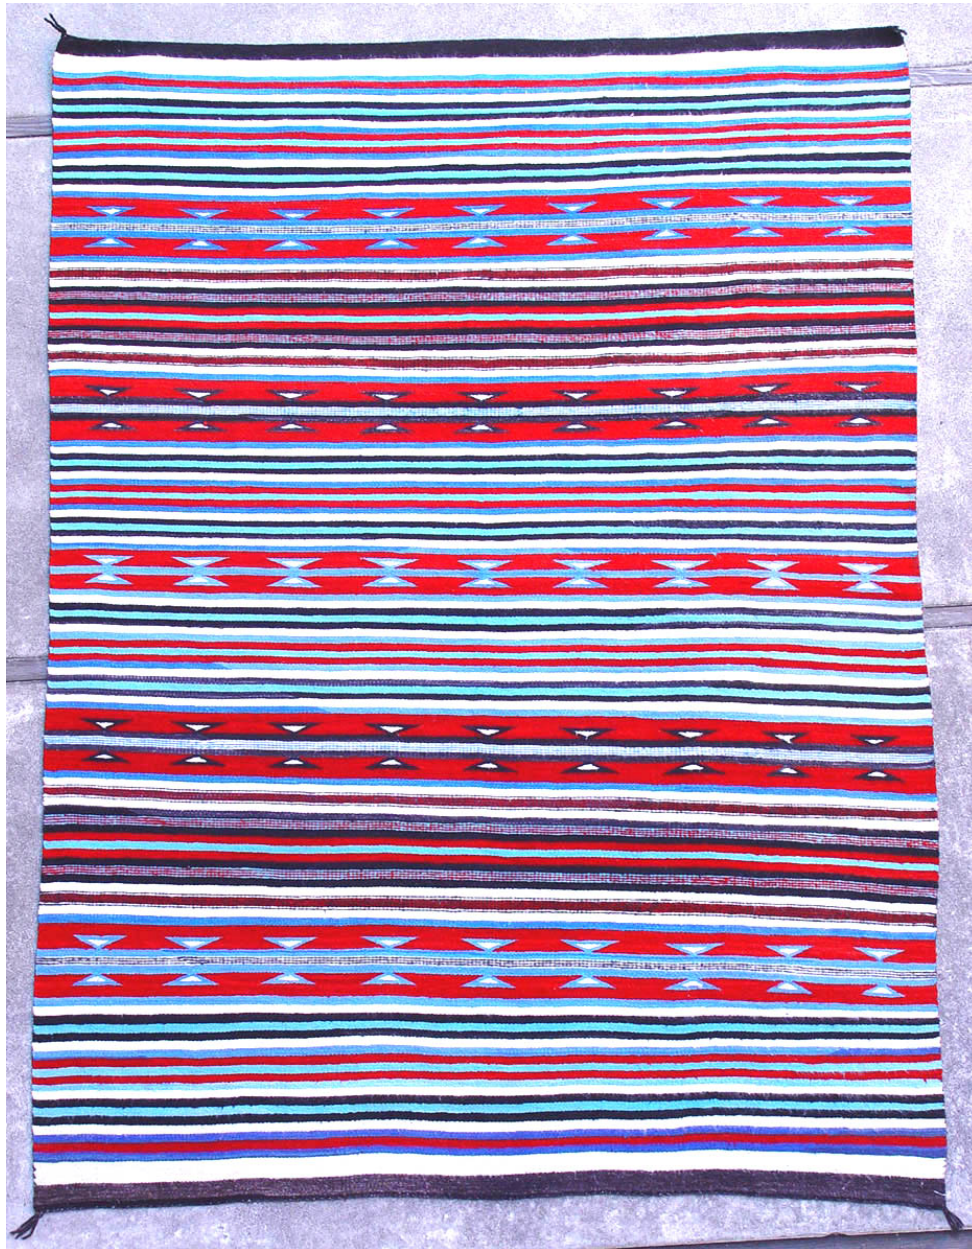

Len Wood's  
**INDIAN TERRITORY**

01 - Navajo Textiles, 96"x69" Navajo Rug: c. 1950 Banded Chinle  
with Rare Blue Color Combination, Mint Condition (69" x 96"),  
1950

Wool Warp and Weft

020926-06, \$3,800